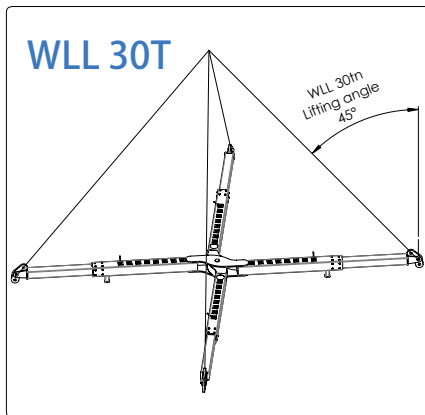

alux30

*Measured from end of lifting lug to end of lifting lug

Max Load: 30 ton
Material: Steel
Net Weight: 565 kg
Color: Ligth Blue (Ral 5012)