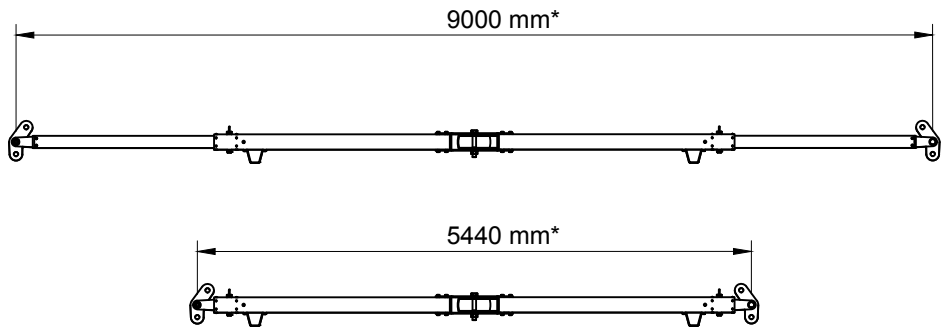

alux30

*Measured from end of lifting lug to end of lifting lug

Max Load: 30 ton
Material: Steel
Net Weight: 565 kg
Color: Ligth Blue (Ral 5012)